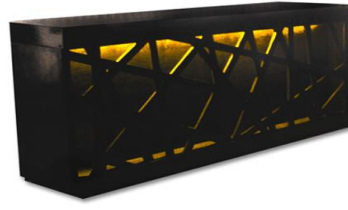

# EVENT THEORY

**Bates Shelf | \$100**  
47" x 27.6" x 35.4"

**Bates Etagere | \$125**  
13.8" x 31.5" x 86.6"

**Birds Nest Bar | \$300**  
96" x 24" x 42"

**Black Bar | \$300**  
72" x 17" x 42"

**Blonde Wood Bar | \$450**  
72" x 24" x 42"

**Boxwood Hedge Bar | \$400**  
96" x 20" x 42"

**Chateau Iron Console | \$450**

**Copper Plate Bar | \$275**  
72" x 16" x 42"

**Cube Light Bar | \$295**  
72" x 30" x 42"

**Dexter | \$125**  
73" x 36" x 15"

**Diamond Plate Bar | \$275**  
72" x 42"

**Division | Narrow | \$150**  
12" x 23.6" x 63"

**Division | Wide | \$200**  
12" x 35.4" x 63"

**Element Bar | \$275**  
96" x 14" x 42"

**Geo Bar | \$300**  
72" x 16" x 42"

**Graham Shelf | \$175**  
17" x 54" x 60.6"