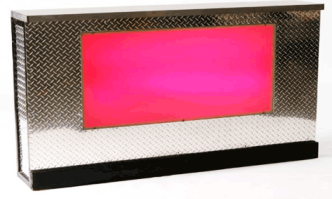

# EVENT THEORY

**Bates Shelf | \$100**  
47" x 27.6" x 35.4"

**Bates Etagere | \$125**  
13.8" x 31.5" x 86.6"

**Birds Nest Bar | \$300**  
96" x 24" x 42"

**Black Bar | \$300**  
72" x 17" x 42"

**Blonde Wood Bar | \$450**  
72" x 24" x 42"

**Boxwood Hedge Bar | \$400**  
96" x 20" x 42"

**Chateau Iron Console | \$450**

**Copper Plate Bar | \$275**  
72" x 16" x 42"

**Cube Light Bar | \$295**  
72" x 30" x 42"

**Dexter | \$125**  
73" x 36" x 15"

**Diamond Plate Bar | \$275**  
72" x 42"

**Division | Narrow | \$150**  
12" x 23.6" x 63"

**Division | Wide | \$200**  
12" x 35.4" x 63"

**Element Bar | \$275**  
96" x 14" x 42"

**Geo Bar | \$300**  
72" x 16" x 42"

**Graham Shelf | \$175**  
17" x 54" x 60.6"