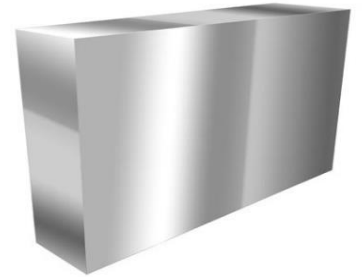

Mirror Cube Bar | $250
72" x 16" x 42"