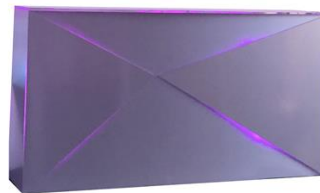

**Boxwood Hedge Bar | \$400**  
96" x 20" x 42"

**Chateau Iron Console | \$450**

**Copper Plate Bar | \$275**  
72" x 16" x 42"

**Cube Light Bar | \$295**  
72" x 30" x 42"

**Dexter | \$125**  
73" x 36" x 15"

**Diamond Plate Bar | \$275**  
72" x 42"

**Division | Narrow | \$150**  
12" x 23.6" x 63"

**Division | Wide | \$200**  
12" x 35.4" x 63"

**Element Bar | \$275**  
96" x 14" x 42"

**Geo Bar | \$300**  
72" x 16" x 42"

**Graham Shelf | \$175**  
17" x 54" x 60.6"

# EVENT THEORY

**Imperial 5 Tier Shelf | \$100**  
14.5" x 30" x 71"

**Mahogany Bar | \$275**  
72" x 17" x 42"

**Mahogany Bar Shelf | \$200**  
60" x 14" x 72"

**May Bar | \$300**  
72" x 17" x 42"

**Mirror Back Bar | \$650**  
60" x 14" x 72"