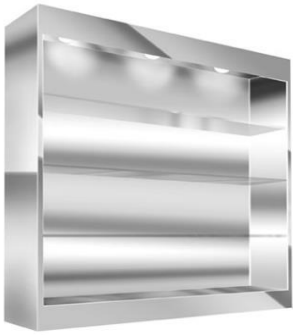

# EVENT THEORY

**Imperial 5 Tier Shelf | \$100**  
14.5" x 30" x 71"

**Mahogany Bar | \$275**  
72" x 17" x 42"

**Mahogany Bar Shelf | \$200**  
60" x 14" x 72"

**May Bar | \$300**  
72" x 17" x 42"

**Mirror Back Bar | \$650**  
60" x 14" x 72"