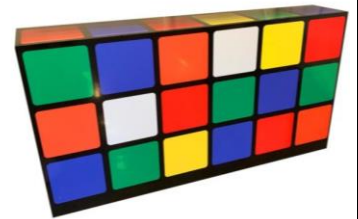

Rubik's Cube Bar | $400
72" X 16" X 42"