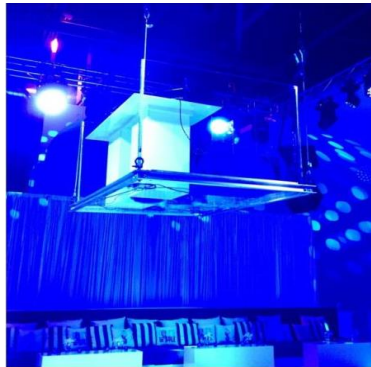

EVENT THEORY

175k BTU Tent Heater | \$475

Ambiance Light El Nino | \$90

Ambiance Light Par 56 | \$90

Can Covers, Black Poly | \$15

Dance Floor Blk + Wht | \$28
2' x 4'

Dnc. Floor Blk Nebula \$48.50

Dnc. Flr. Cherry Rose \$48.50

Dance Floor White | \$48.50

ETC Light Par 56 | \$150

Floating Dj | \$3000
84" L X 84" W 48" T

Gold 5' Easel | \$25

HDTV With Tuner | \$500
70"

HDTV With Tuner | \$800
80"

Ivory Lock Box | \$100
18X18X42

Lectern | Black | \$75
18.5" x 44" x 13"

Lectern | Black | \$75

EVENT THEORY

LED Mega Go Par 64 | \$35

Outdoor Fire Pit | \$75

Palm Ceiling Lamp | \$60
48" dia.

Podium | Clear | \$250
42"X24"

Pyramid Patio Heater | \$200

Sidewalk Sign Holder | \$20