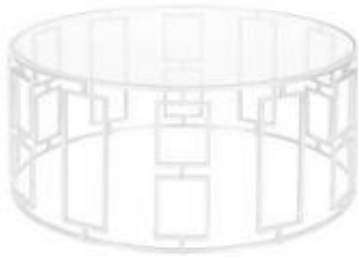

**Dining | Wood - \$175**  
48" x 96" x 30"

# EVENT THEORY

**Elis Bar Table - \$75**  
23.6" x 23.6" x 41.5"

**Ellen Side Table - \$75**  
23.6" x 23.6" x 26"

**Francis Coffee Table - \$125**  
23.6" x 47" x 15.7"

**Francis Side Table - \$75**  
23.6" x 23.6" x 19"

**Gatsby Gold Coffee - \$150**  
36" diameter x 18"

**Gatsby White Coffee - \$150**  
36" diameter x 18"

**Glass Coffee Table - \$75**  
16" x 35" x 15"

**Gold Coast Coffee - \$125**  
26.8" x 59" x 15"

**Gold Coast Side - \$75**  
17.9" x 19.7" x 18.5"

**Grind | Coffee - \$150**  
39" diameter x 17.5"

**Grind | End - \$50**  
24" diameter x 15"

**Iron Café - \$50**  
30" dia.

**Jewel | Rose Gold - \$250**  
39.4" x 39.4" x 15.7"

**Jewel | Silver - \$250**  
39.4" x 39.4" x 15.7"